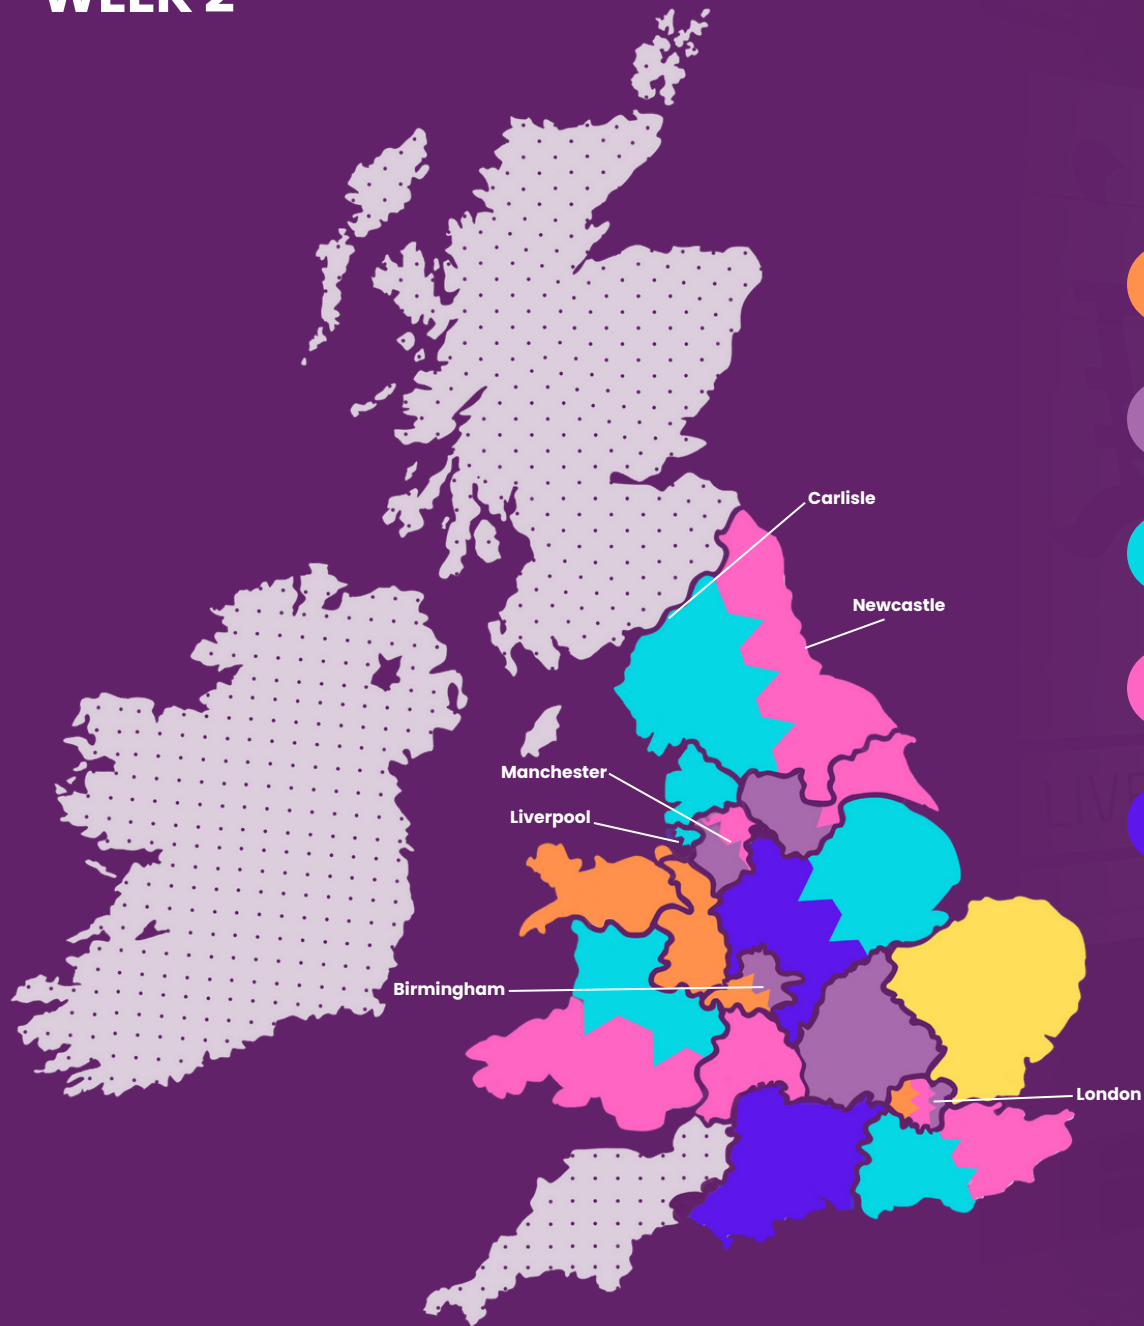

ROUTE MAP

WEEK 1 COMMENCING AT THE START OF THE MONTH

-  **Monday**
-  **Tuesday**
-  **Wednesday**
-  **Thursday**
-  **Friday**
-  **Available upon request**
-  **3rd week of each month**
-  **Overlapping colours signify same area, multiple days**

ROUTE MAP

WEEK 2

-  **Monday**
-  **Tuesday**
-  **Wednesday**
-  **Thursday**
-  **Friday**
-  **Available upon request**
-  **3rd week of each month**
-  **Overlapping colours signify same area, multiple days**