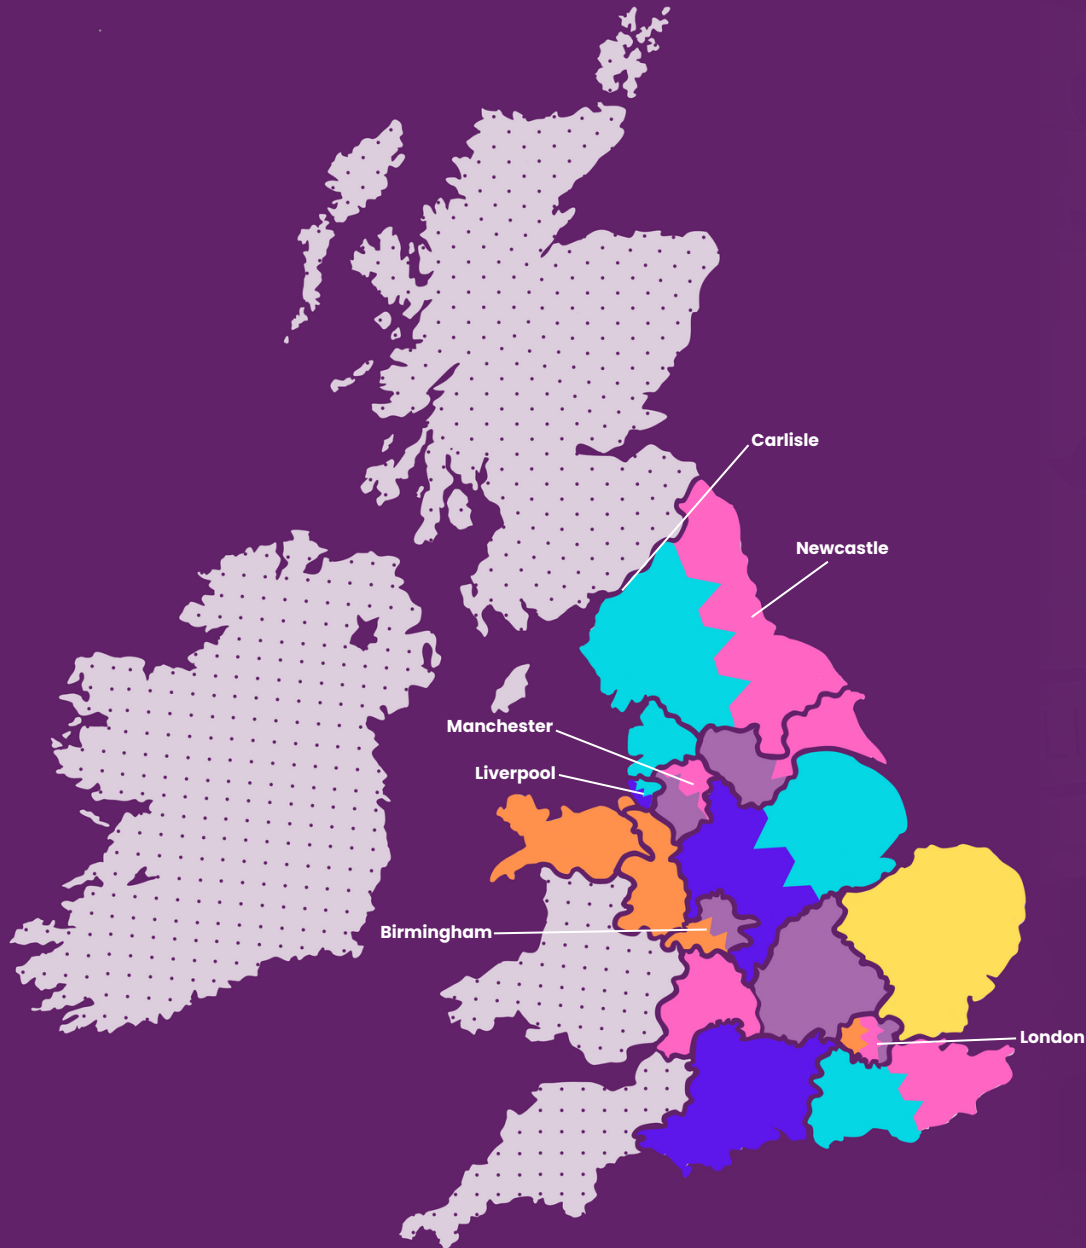

ROUTE MAP

WEEK 1 COMMENCING AT THE START OF THE MONTH

-  **Monday**
-  **Tuesday**
-  **Wednesday**
-  **Thursday**
-  **Friday**
-  **Available upon request**
-  **3rd week of each month**
-  **Overlapping colours signify same area, multiple days**

ROUTE MAP

WEEK 2

-  **Monday**
-  **Tuesday**
-  **Wednesday**
-  **Thursday**
-  **Friday**
-  **Available upon request**
-  **3rd week of each month**
-  **Overlapping colours signify same area, multiple days**